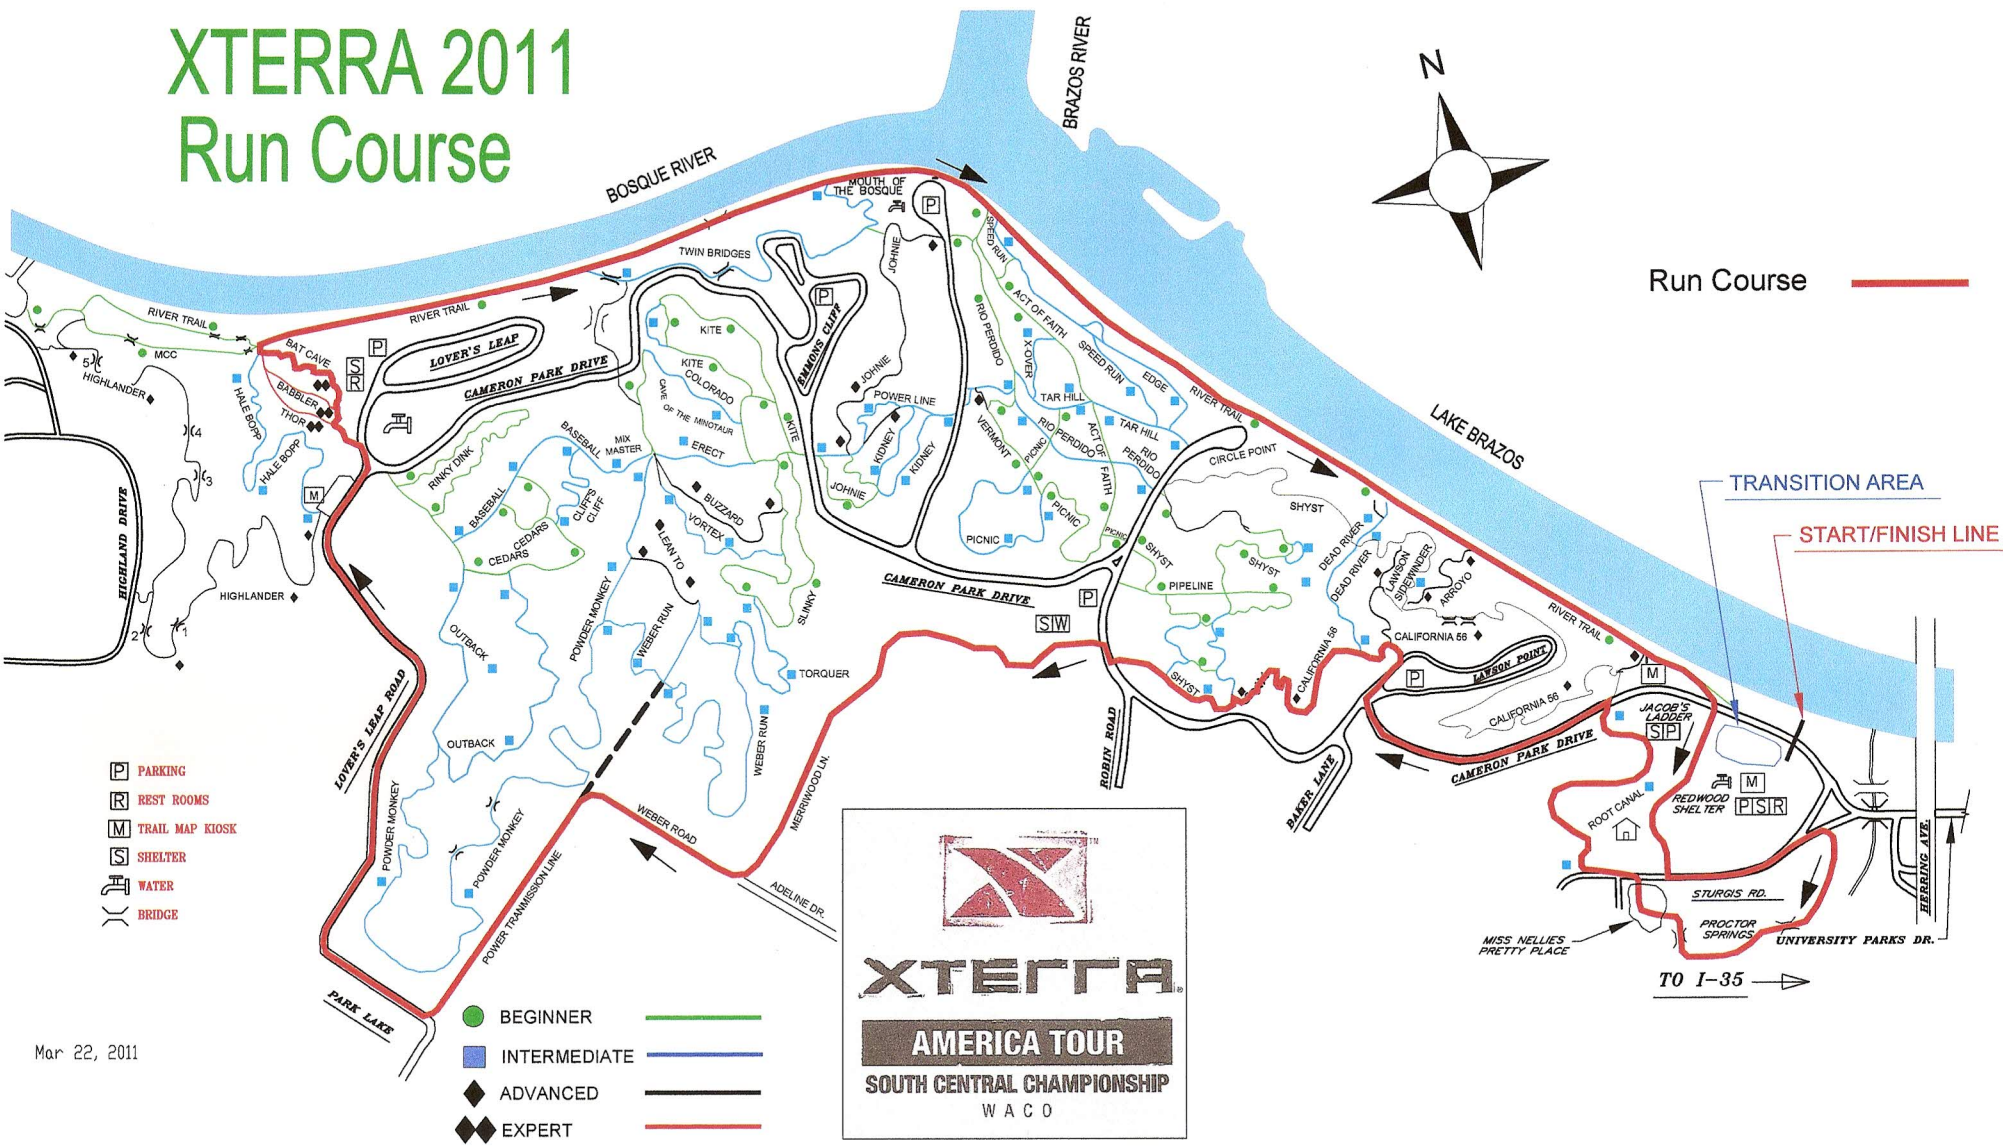

XTERRA 2011 Run Course

Run Course

Mar 22, 2011